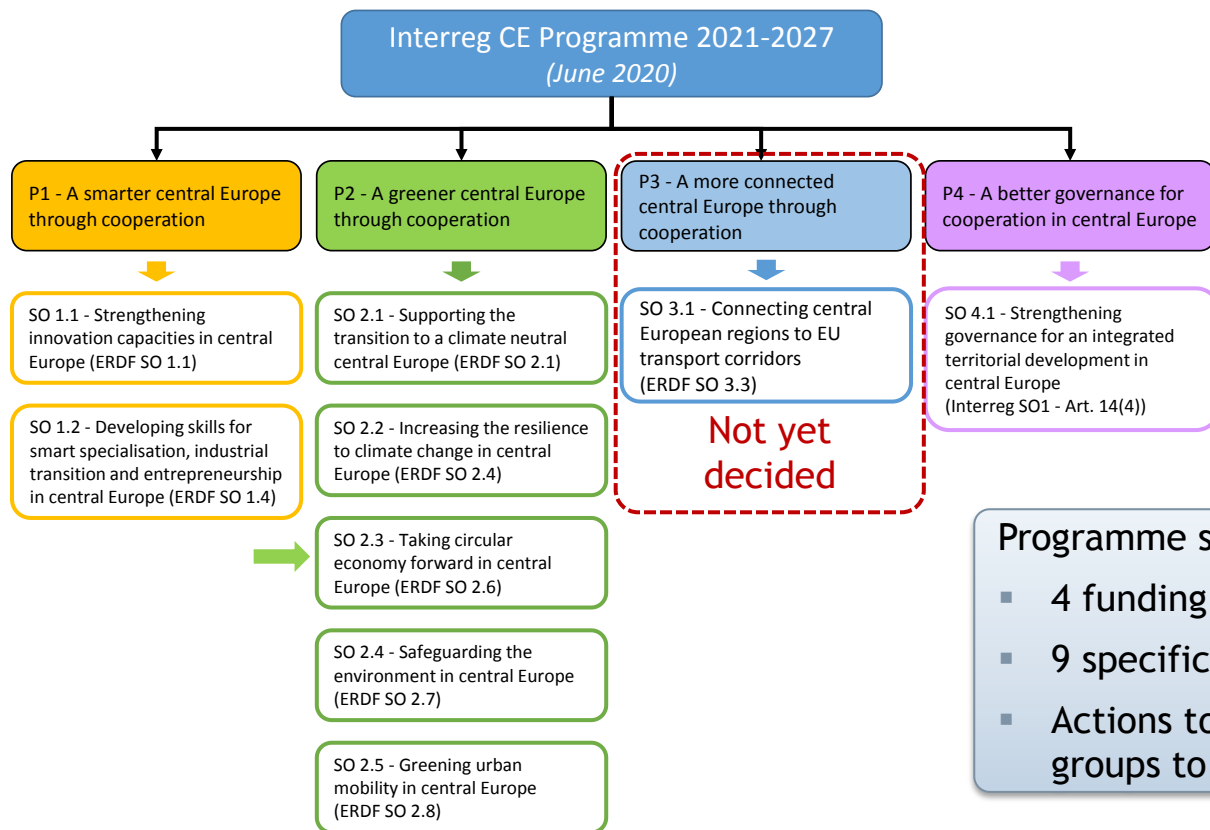

CWC- City Water Circles

- smarter water management via a circular economy approach
- urban rainwater harvesting and utilization
- greywater recovery measures

Examples of Central Europe projects contributing to waste management, reuse & circular economy

STREFOWA- Strategies to Reduce Food Waste in Central Europe

- tackle food waste along the entire supply chain
- reduction of food waste
- food waste management

SURFACE - Smart Urban Re-Use Flagship Alliances in Central Europe

- integrate reuse & waste prevention options into environmental management
- foster harmonised and evidence-based decision making in the field of waste prevention and reuse
- establish multi-stakeholder based Smart Re-Use Parks

The new Interreg CE Programme: key data

The new Interreg CE Programme: an inclusive approach

Shaping Interreg CE 2021-27: Priority Axis **(not final!)**

Shaping Interreg CE 2021-27: next steps

Where to find information?