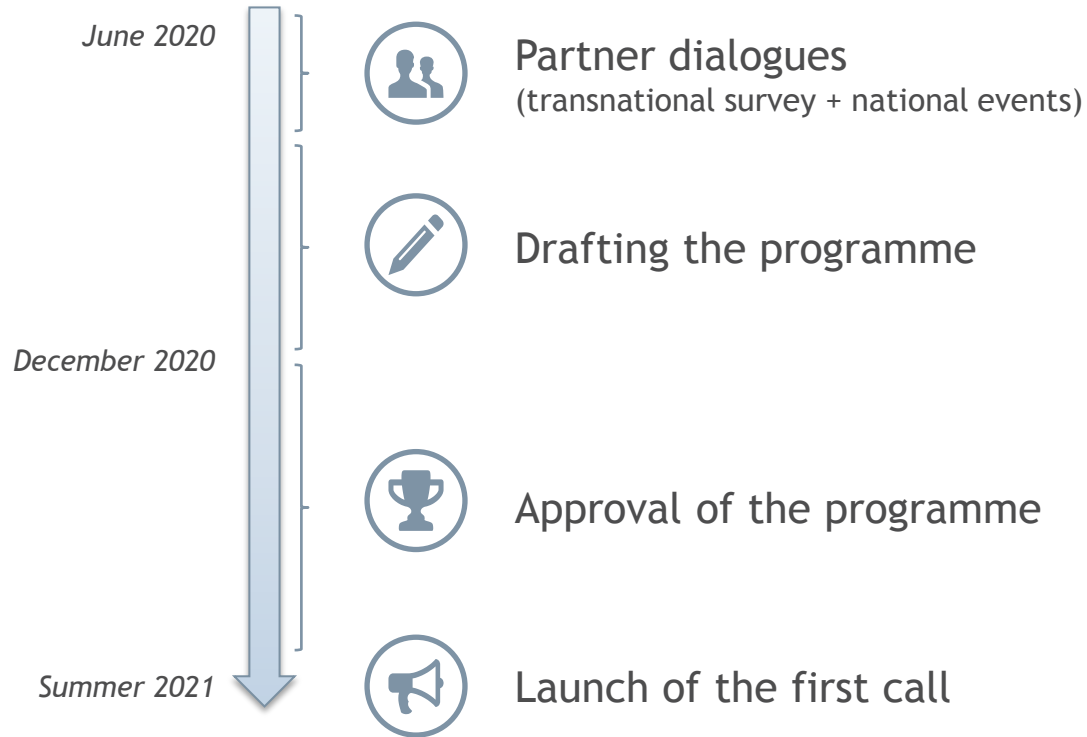

- integrate reuse & waste prevention options into environmental management
- foster harmonised and evidence-based decision making in the field of waste prevention and reuse
- establish multi-stakeholder based Smart Re-Use Parks

The new Interreg CE Programme: key data

The new Interreg CE Programme: an inclusive approach

Shaping Interreg CE 2021-27: Priority Axis **(not final!)**

Shaping Interreg CE 2021-27: next steps

Where to find information?