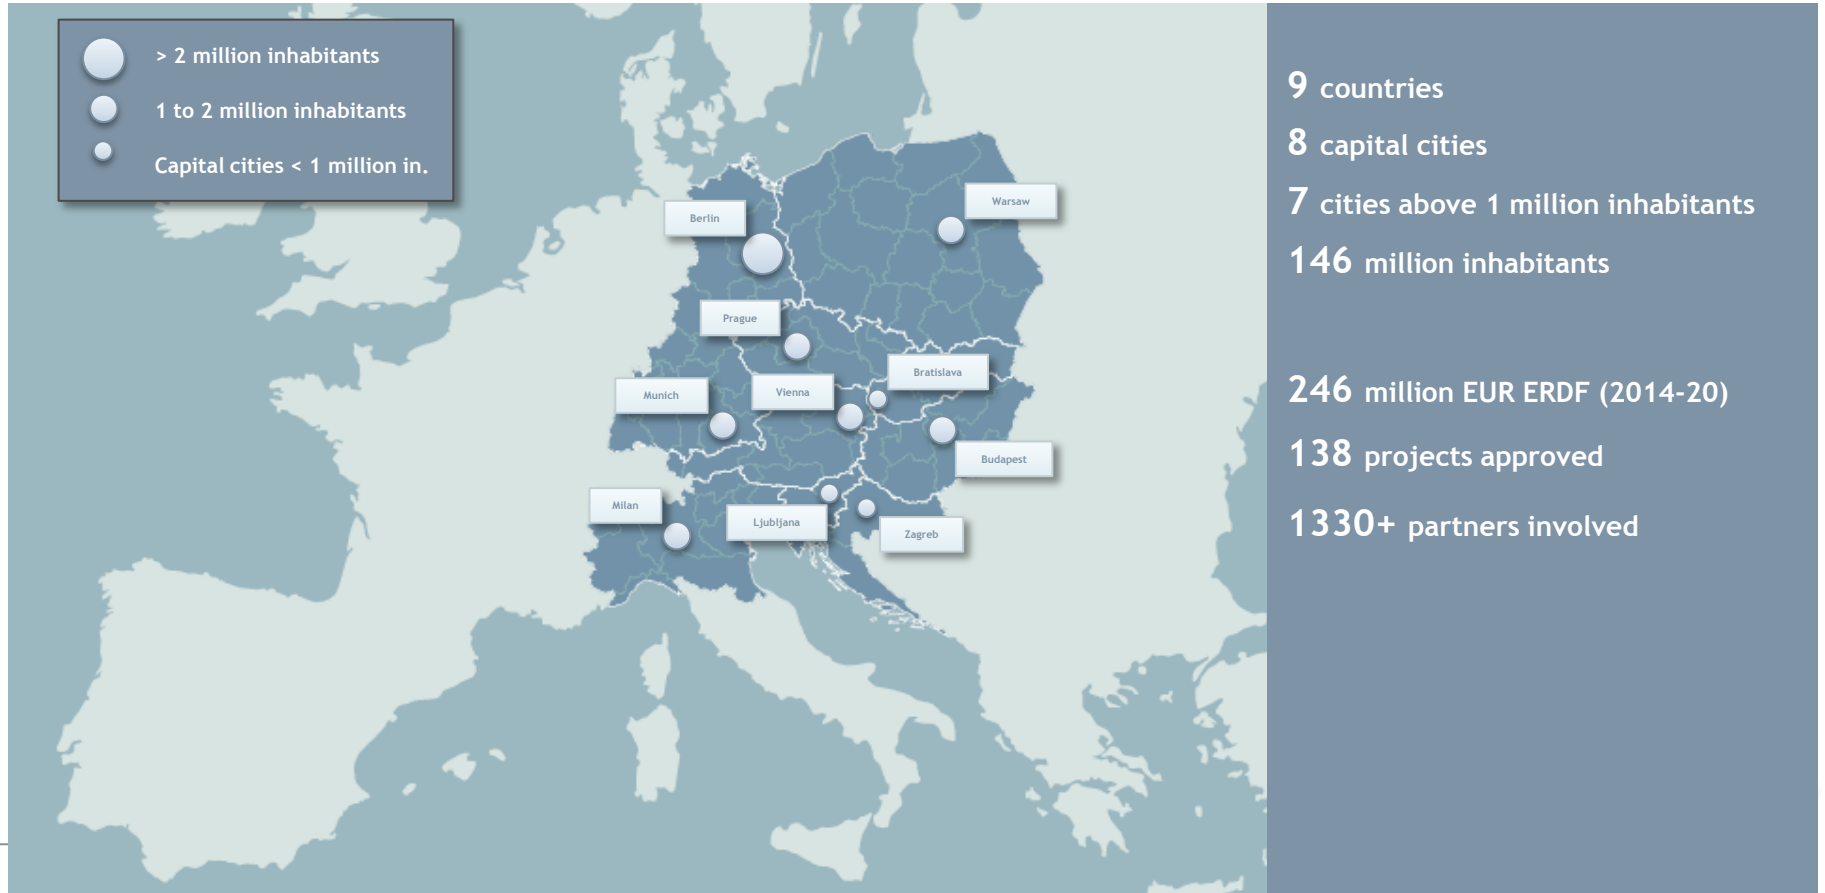

The new Interreg CE Programme: key data