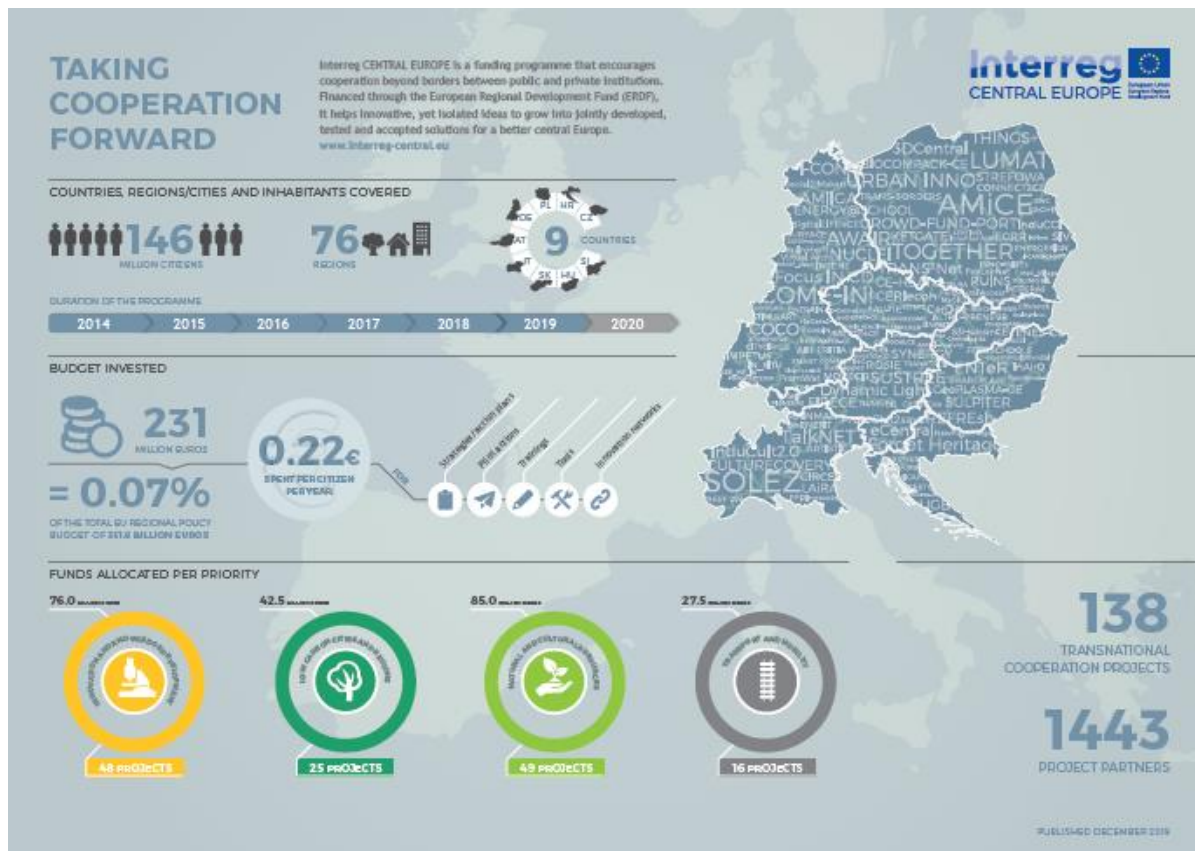

TAKING
COOPERATION
FORWARD

CIRCE2020 Final Conference
Online | 11 September 2020

Central Europe Projects contributing to circular economy & Outlook to period 2021-2027

Interreg CENTRAL EUROPE | Joint Secretariat | Claudia Pamperl

Interreg CENTRAL EUROPE Programme in figures

Examples of Central Europe projects contributing to waste management, reuse & circular economy

CIRCE - CIRcular Economy concept in the Central Europe

- foster transition towards circular economy
- introduce innovative cross-value chain waste governance models
- reduce dependencies from primary natural resources

CWC- City Water Circles

- smarter water management via a circular economy approach
- urban rainwater harvesting and utilization
- greywater recovery measures

Examples of Central Europe projects contributing to waste management, reuse & circular economy

STREFOWA- Strategies to Reduce Food Waste in Central Europe

- tackle food waste along the entire supply chain
- reduction of food waste
- food waste management

SURFACE - Smart Urban Re-Use Flagship Alliances in Central Europe