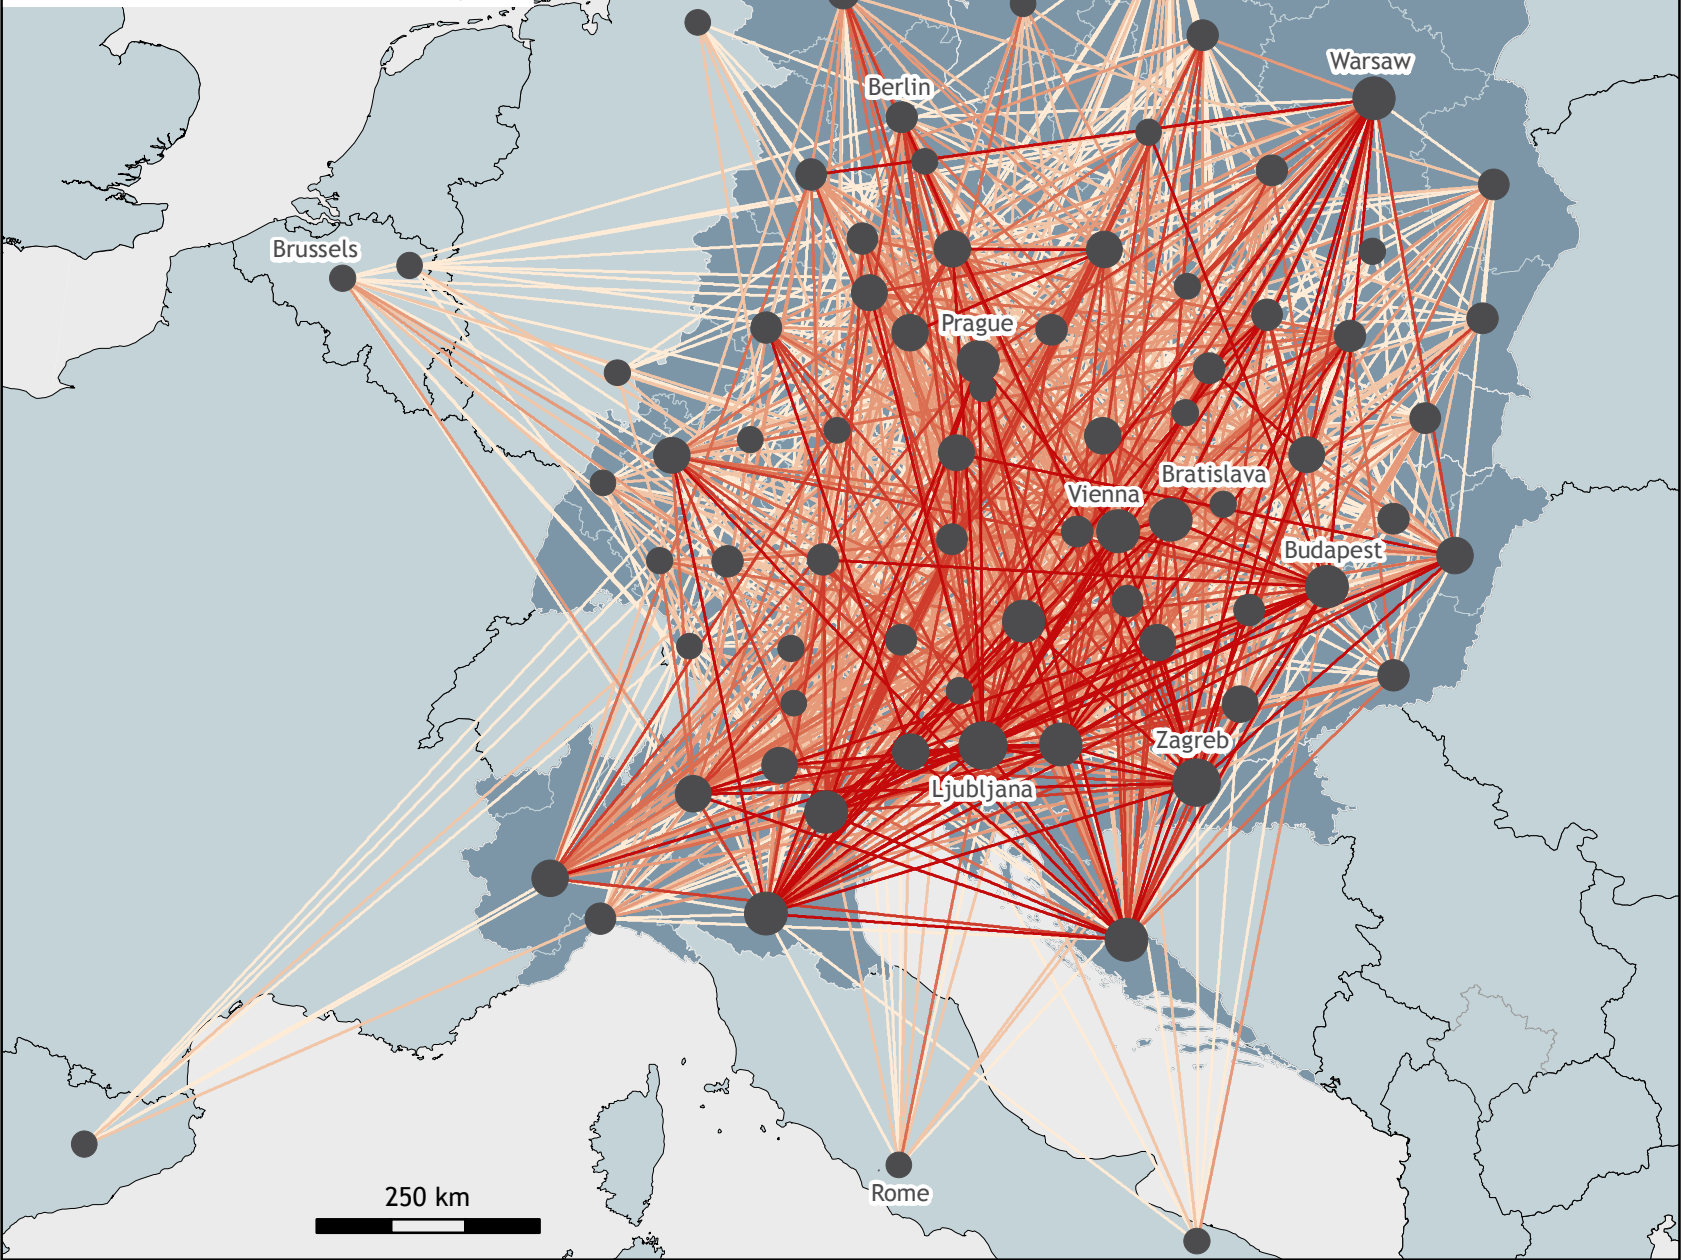

Cooperation links in the Interreg CENTRAL EUROPE Programme

Extent of cooperation:

Number of cooperations per region

- 65 and more cooperations
- 50 - 64 cooperations
- 35 - 49 cooperations
- 20 - 34 cooperations
- 6 - 19 cooperations

Intensity of cooperation:

Number of bilateral linkages between regions (quantile classification)

- 10 and more linkages
- 7 - 9 linkages
- 5 - 6 linkages
- 3 - 4 linkages
- 2 linkages
- 1 linkage

Local Level: Nuts 2

Origin of Data: Interreg CENTRAL EUROPE Programme 2014 - 2020

© EuroGeographics for the administrative boundaries

Status: July 2018 (Call 1 and 2)

Cartography:
Alexandra Frangenheim